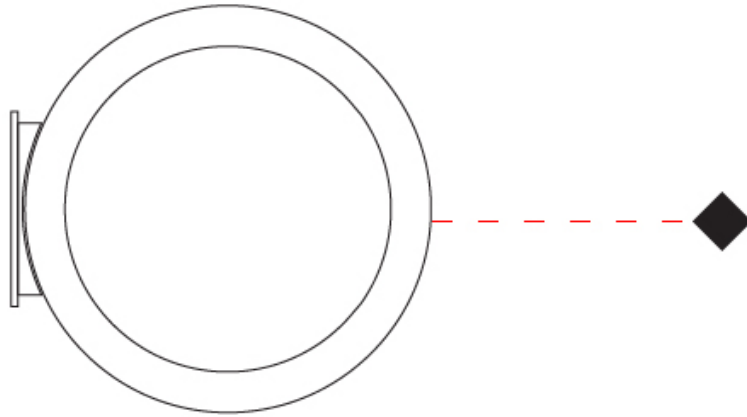

ASSOLO SURFACE

D32002-

PROJECT

TYPE

SPECIFIER

QUANTITY

DATE