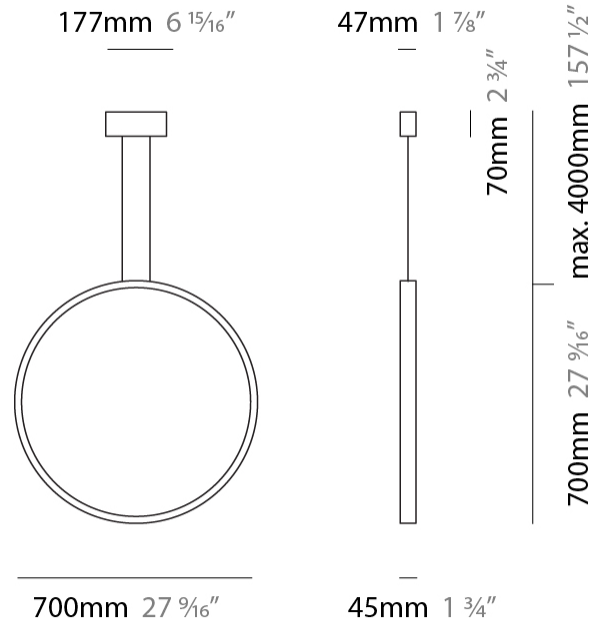

GENERAL

Series: Assolo _____
Brand: Cini & Nils _____
Division: Design _____
Mounting Type: Suspension _____
Mounting Location: Ceiling _____
Subcategory: Ambient _____

PHYSICAL

Shape: Round _____
Diameter (mm): 700 _____
Diameter (in): 27 ⁹/₁₆ _____
Width (mm): 45 _____
Width (in): 1 ³/₄ _____
Height (mm): 700 _____
Height (in): 27 ⁹/₁₆ _____
Max. Overall Height (mm): 4700 _____
Max. Overall Height (in): 185 ¹/₁₆ _____
Light Distribution: Indirect _____
Weight (kg): 5.4 _____
Weight (lbs): 11.9 _____
Fixture Finish: WHI / BLK / MGD _____
Fixture Material: Aluminum _____

ELECTRICAL

Lamp Type: LED _____
Input Wattage (W): 27 _____
Total Output Wattage (W): 25 _____
Dimming: Tri-Mode (Non-Dimming and Phase Dimming (120Vac only and 0-10V Dimming) _____
Driver Included: Yes _____
Driver Location: Integrated _____
Driver Type: Constant Current - Universal _____
Driver Class: Class 2 _____
Input Voltage (V): 120 - 277 _____
Constant Current (MA): 700 _____

LED

Number of LEDs: 1 _____
Color Temperature (°K): 2800 _____
Nominal Lumen (lm): 2900 _____
CRI: >90 CRI _____
Lamp Life (hrs): 50000 _____

OPTICAL

RATINGS AND CERTIFICATIONS

Certified By: Certified for North American Standards _____
IP rating: IP20 _____